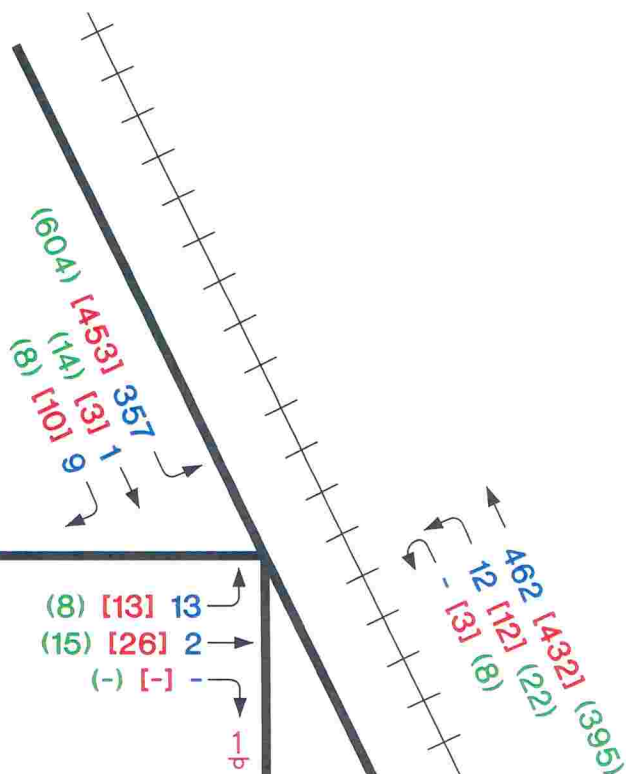

Pedestrians
 AM = 7
 Aft = 28
 PM = 12

Roger Ave

Sterling Ave

Green Bay Rd

Pedestrians
 AM = 46
 Aft = 23
 PM = 32

Park Drive

New Trier High School
 8:15 AM - 3:25 PM

Pedestrians
 AM = 36
 Aft = 28
 PM = 28

Legend:

- XX - AM Peak Hour 7:30-8:30
- [XX] - Afternoon Peak Hour 3-4
- (XX) - PM Peak Hour 5-6
- - No Vehicles
- XX - Average Daily Traffic
- ↑ - Do Not Enter School Days 7:30 AM - 4:00 PM
- Existing Traffic Signal