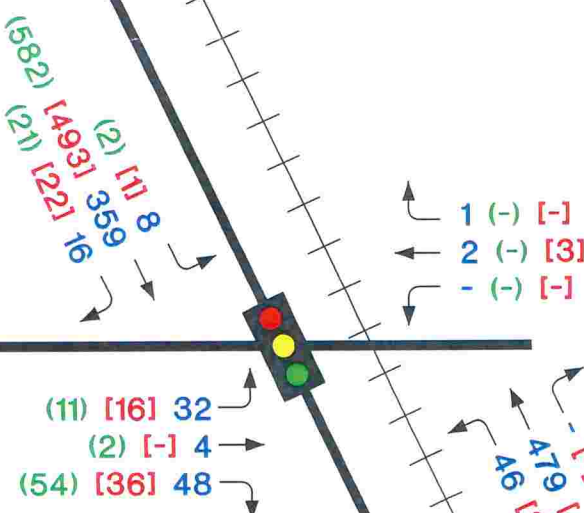

Pedestrians
 AM = 7
 Aft = 28
 PM = 12

Roger Ave

Sterling Ave

Green Bay Rd

Pedestrians
 AM = 46
 Aft = 23
 PM = 32

Park Drive

New Trier High School
 8:15 AM - 3:25 PM

Pedestrians
 AM = 36
 Aft = 28
 PM = 28

Legend:

- XX - AM Peak Hour 7:30-8:30
- [XX] - Afternoon Peak Hour 3-4
- (XX) - PM Peak Hour 5-6
- - No Vehicles
- XX - Average Daily Traffic
- ↑ - Do Not Enter School Days 7:30 AM - 4:00 PM
- Existing Traffic Signal

Kenilworth Ave